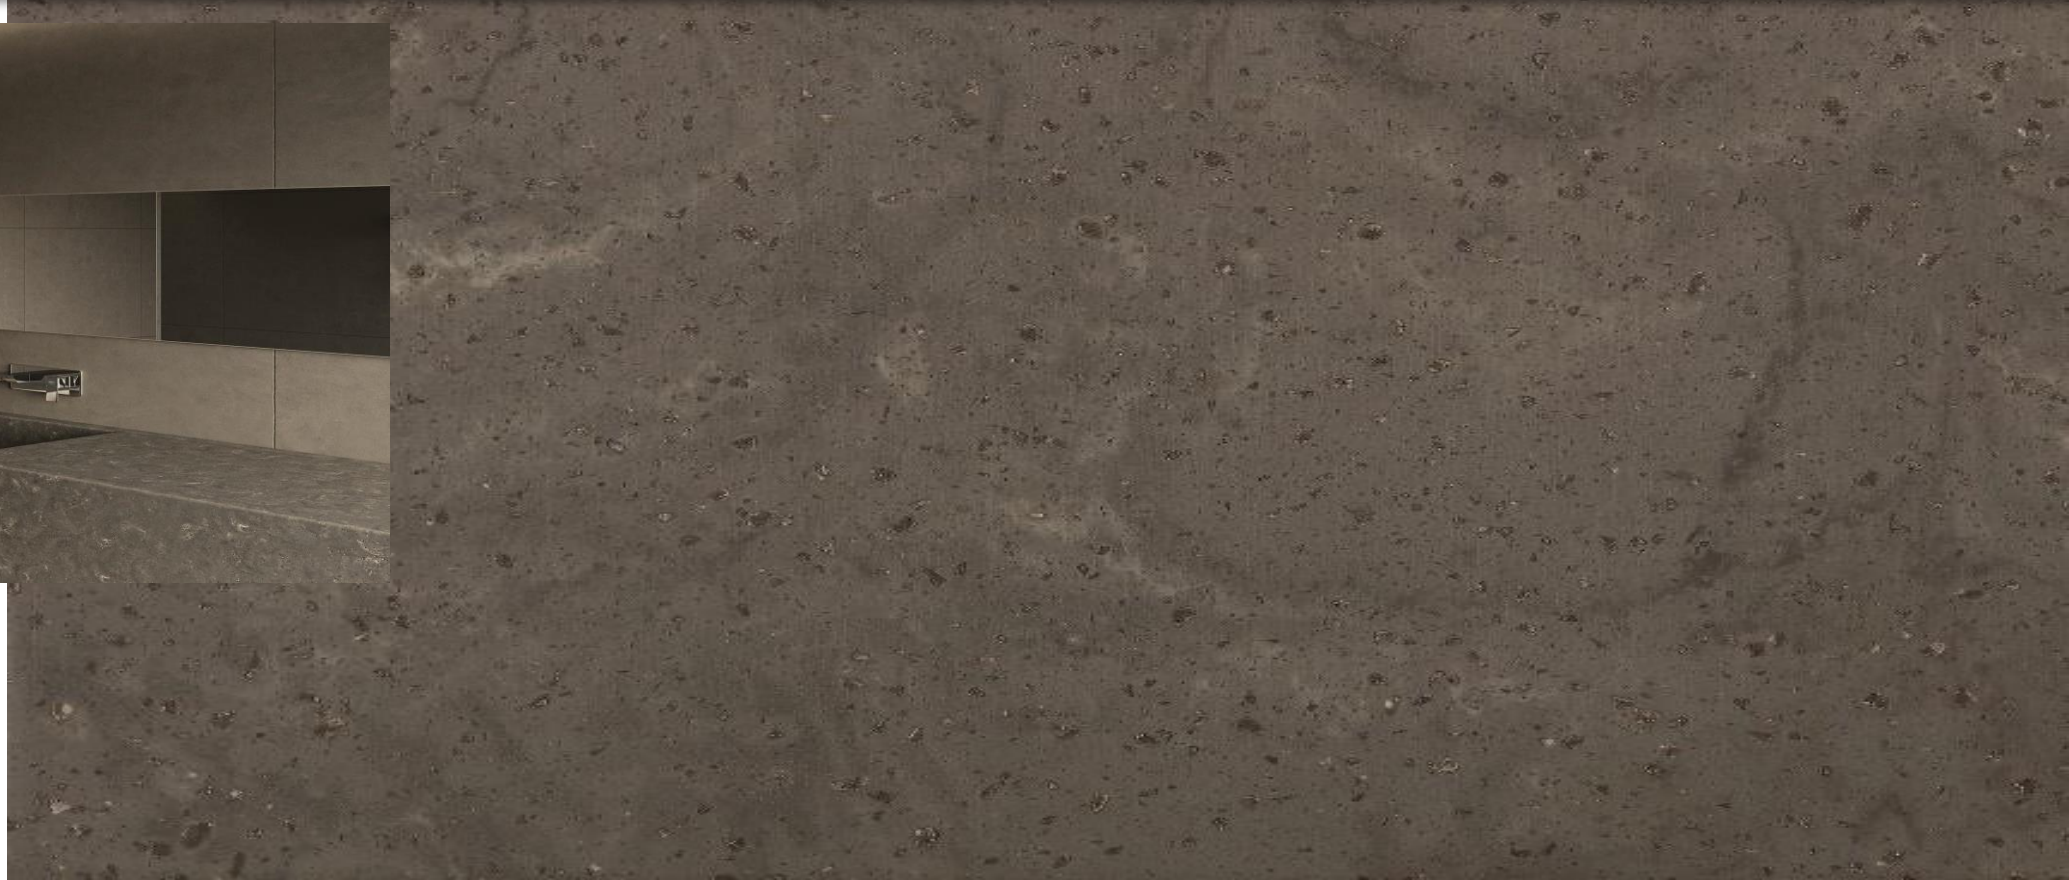

Full sheet view

**Aurora Greige**

**M613**

12 mm

Full sheet view

**Aurora Umber**

**M614**

12 mm